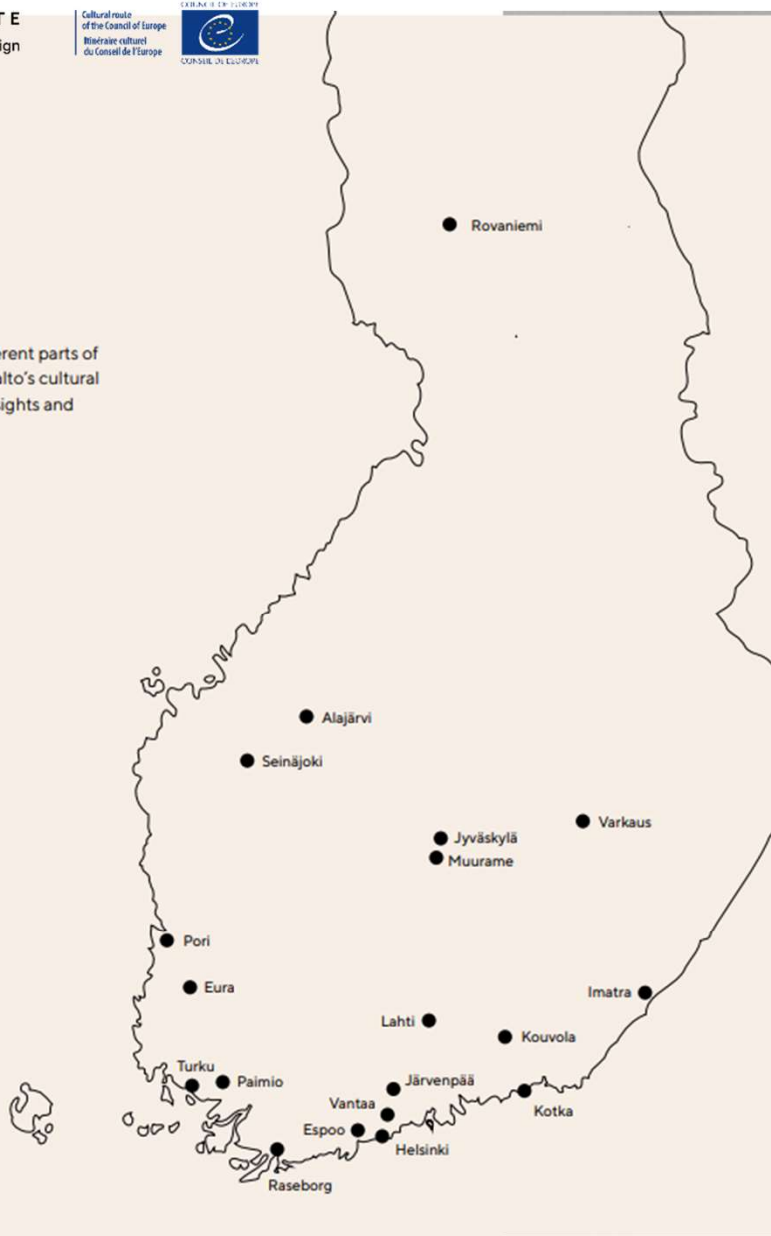

Visit Alvar Aalto -verkkosivusto esittelee Aallon kohteet ja matkailutuotteet.

**Aallon arkkitehtuuri- ja muotoiluperinnön matkailureitti ry**

**ALVAR AALTO ROUTE**  
20th Century Architecture and Design

**FINLAND**

Destinations in different parts of Finland combine Aalto's cultural heritage with local sights and specialities.

**EUROPE**

Alvar Aalto Route - 20th Century Architecture and Design is a Cultural Route of the Council of Europe offering an enchanting architectural journey across Europe.  
[www.coe.int/en/web/cultural-routes/alvar-aalto-route](http://www.coe.int/en/web/cultural-routes/alvar-aalto-route)