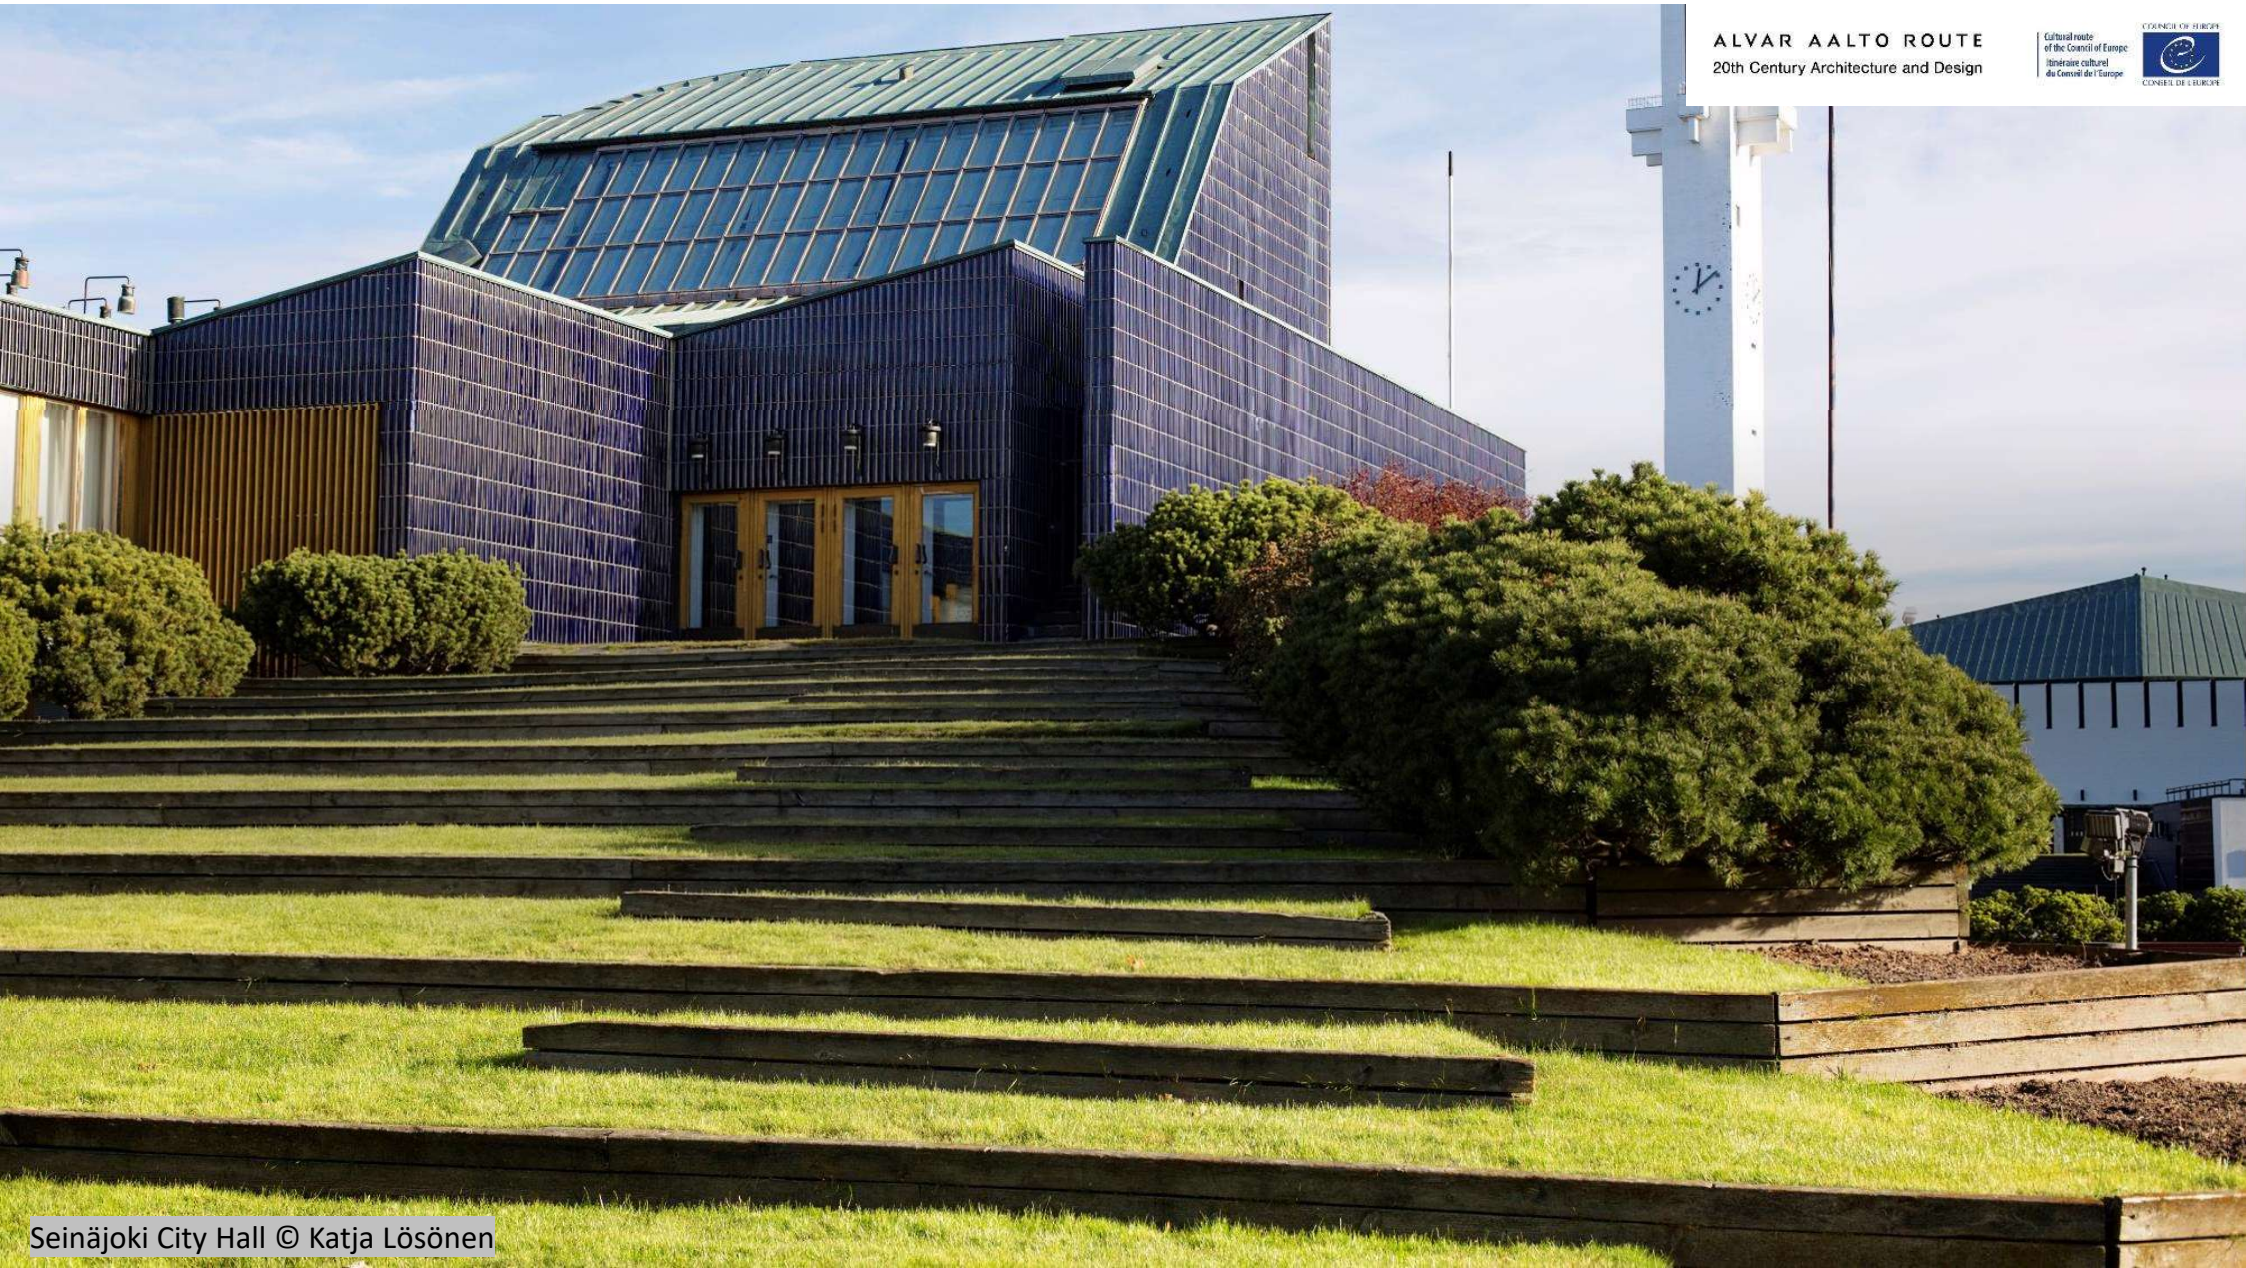

ALVAR AALTO ROUTE
20th Century Architecture and Design

Seinäjoki City Hall © Katja Lösönen